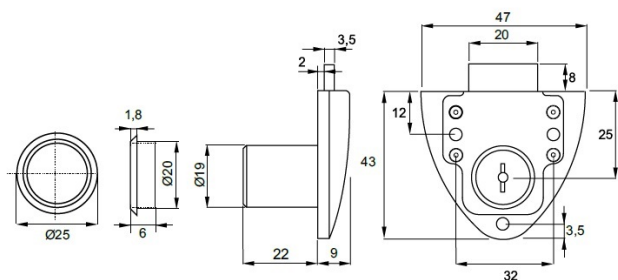

PRODUCT SHEET

Description:

Rim Lock 850N, $\varnothing 19 \times 22$ mm, Right, NPL, CK SISO, With Screws

Item number:

14.01.058-0

Units	Box	Carton	HS Code	Barcode
Pcs.	12	240	8301300000	
				5704866032407

RIGHT

SISO A/S

Mileparken 11
DK-2740 Skovlunde
Denmark
VAT: DK 24786013

Phone +45 45 830 900

www.siso.dk
siso@siso.dk

Danske Bank
Nytorv Branch
Copenhagen
SWIFT: DABADKKK

Account no.
4180 3112 112936
IBAN Account
DK7230003112112936